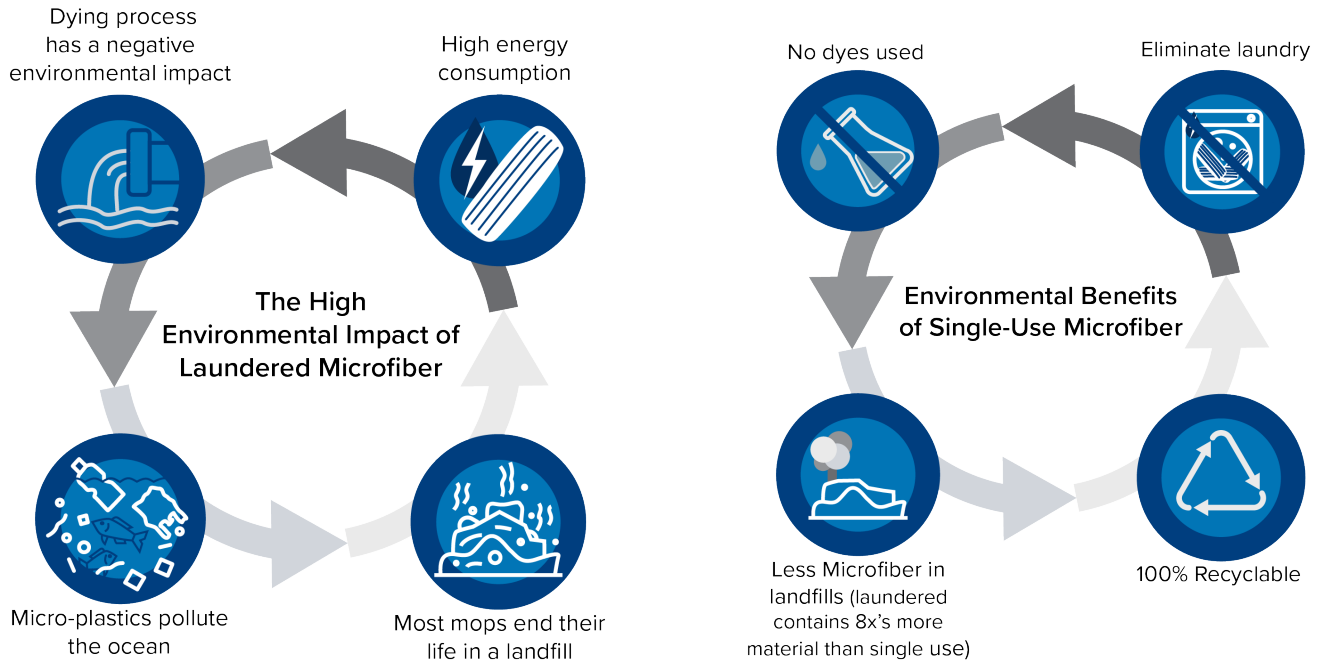

Optimized For Pathogen Removal

Pricing LOWER Than Your Current Single-Use

Eliminates Cross Contamination

Supported by the Lighthouse Team of Experts:

Advisory Services

Training and Implementation

Ongoing Support

Businesses

Hospitals

Schools

Venues

Created For Use In All Facility Settings

Save Money, Save The Earth

Lighthouse Environmental Infection Prevention believes in providing the safest, most environmentally conscious products on the market. We are committed to providing quality products and services in a manner which ensures safety and limits the impact on our planet.

Single-Use is More Effective at Pathogen Removal

Dry mopping - Reductions of C. diff spores

The S1 and X1 Mops:

Scientific studies show that single-use microfiber is more effective.

Used in over 500 U.S Hospitals