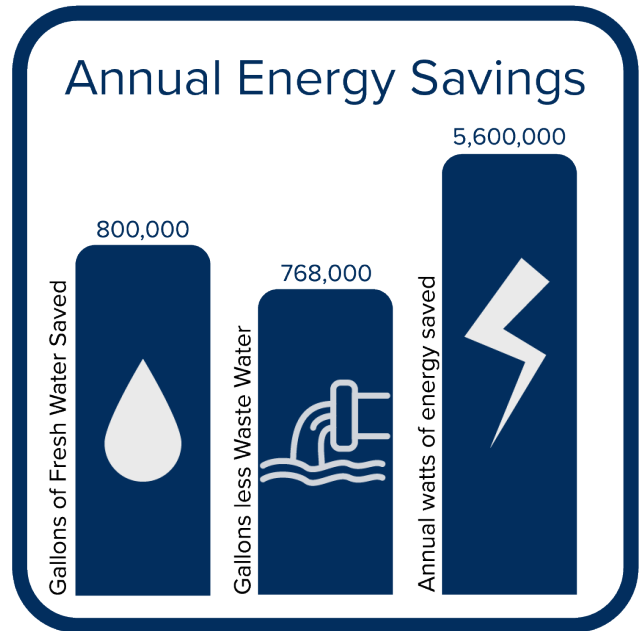

160-190 (Degrees)

Destroys Microfiber

Microfiber Becomes Ineffective at Pathogen Removal

Laundry managed in-house contains active pathogens after laundering.

Single-Use Microfiber is Less Expensive than a Launderable Program