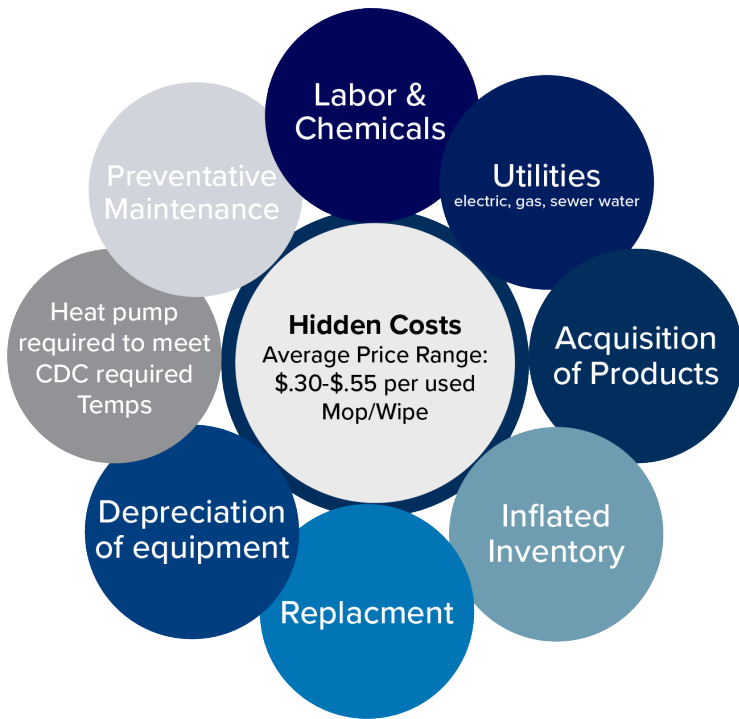

160-190 (Degrees)

Destroys Microfiber

Microfiber Becomes Ineffective at Pathogen Removal

Laundry managed in-house contains active pathogens after laundering.

Single-Use Microfiber is Less Expensive than a Launderable Program

Our Hardware Line-Up

**The Lighthouse EIP
Bucketless Mop System**

**The Lighthouse EIP
Mop Frame**

**The Lighthouse EIP
Adjustable Mop Handle**

**The Lighthouse EIP
Microfiber Family**

Ordering Information